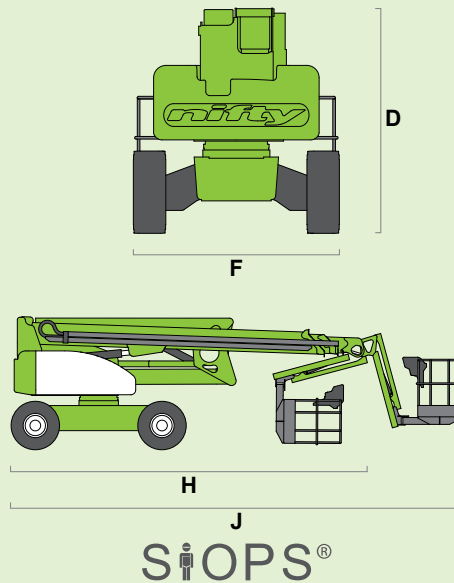

SiOPS®

niftylift

Fingle Drive, Stonebridge
Milton Keynes, MK13 0ER
England, United Kingdom
+44 (0)1908 223456
sales@niftylift.com
www.niftylift.com