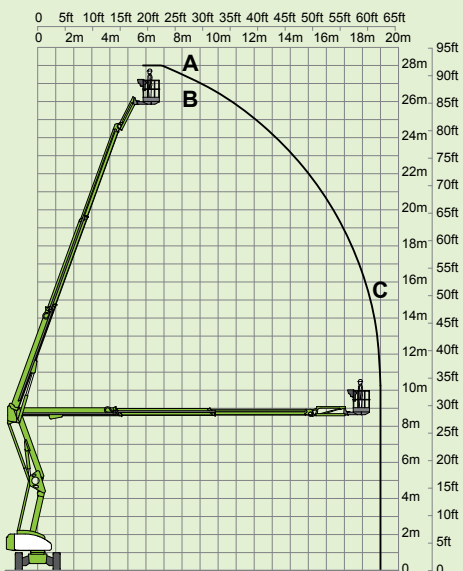

SiOPS®

niftylift

Fingle Drive, Stonebridge
Milton Keynes, MK13 0ER
England, United Kingdom
+44 (0)1908 223456
sales@niftylift.com
www.niftylift.com